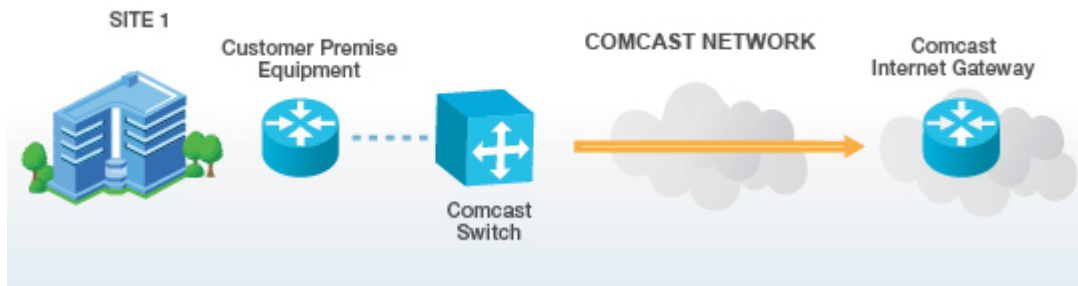

COMCAST Ethernet Dedicated Internet (EDI-over-Fiber) Now Available @ 20 N Wacker!!!

Secure & Symmetrical bandwidth over Fiber, for increased efficiencies is NOW HERE in our building.

Designed for organizations needing more bandwidth and a highly secure, dedicated connection between their existing Local Area Network (LAN) and the public Internet, Ethernet Dedicated Internet provides an Ethernet Virtual Connection (EVC) from the customer's location to a Comcast Internet Point of Presence (POP) router. Our Ethernet interface enables true plug-and-play compatibility with your LAN.

Symmetrical Connectivity

*Symmetrical dedicated Internet bandwidth, configurable from 10Mb up to Gigabit speeds through Class of Service (CoS) options. **Point-to-point and other WAN services are also available, as well as PRI, VOIP & SIP phone services over Fiber. ***All Comcast Enterprise solutions carry an SLA (Service Level Agreement) with 24/7 Enterprise Level Support.